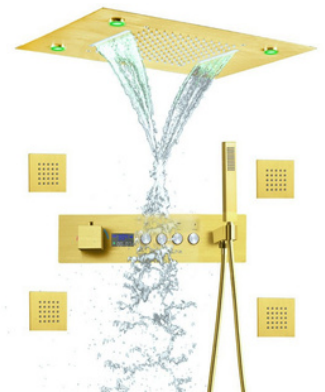

LUXURY SHOWER SET

Experience ultimate elegance with this premium shower set—where luxury meets flawless design

Multi-Directional Body Jets

Ceiling rainfall shower head with LED

OPTIONAL COLOR

CASE APPRECIATION

WALL MOUNTED WC

Modern rimless wall-hung toilet with concealed cistern system. Easy-clean design, soft-close seat, water-saving dual flush. Available in various shapes, sizes and flushing systems. (We supply all types of wall-mounted and floor-standing WCs.)