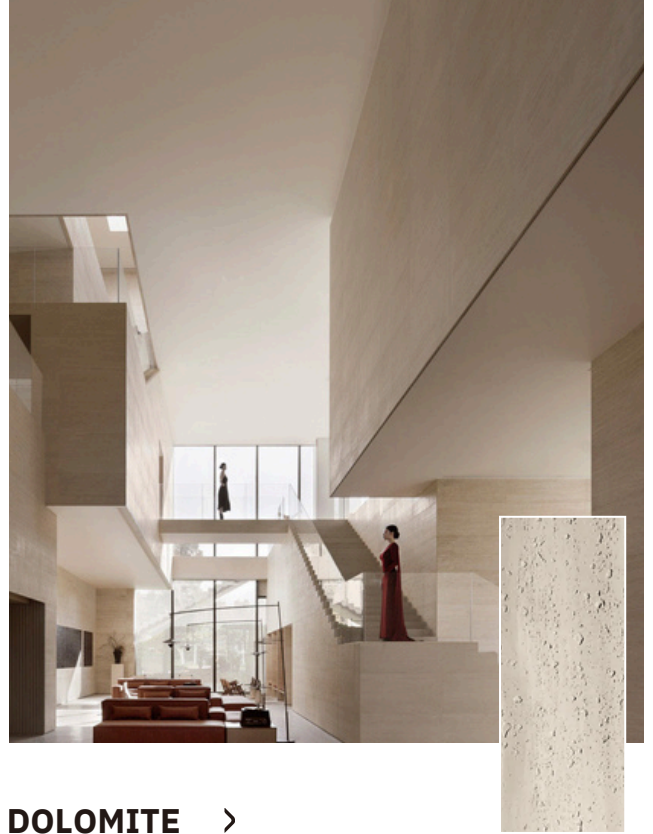

The technology of the new era and the ceiling in the ruthless decoration panel

WPC WALL PANEL

OPTIONAL COLOR

Wood grain series

Solid color series

Metal series

Cloth pattern series

Stone series

RAMMED EARTH BOARD >

Size(mm)	Thickness
Width: 600mm Length: 1200mm	4-6mm
Colour	Advantage
Cement Gray / Southern Red / Xituo / Northern Brown / Plateau Yellow / Oriental coffee / Snowflake White / Han White/ Black 	Pliable / Waterproof / Lightweight inorganic