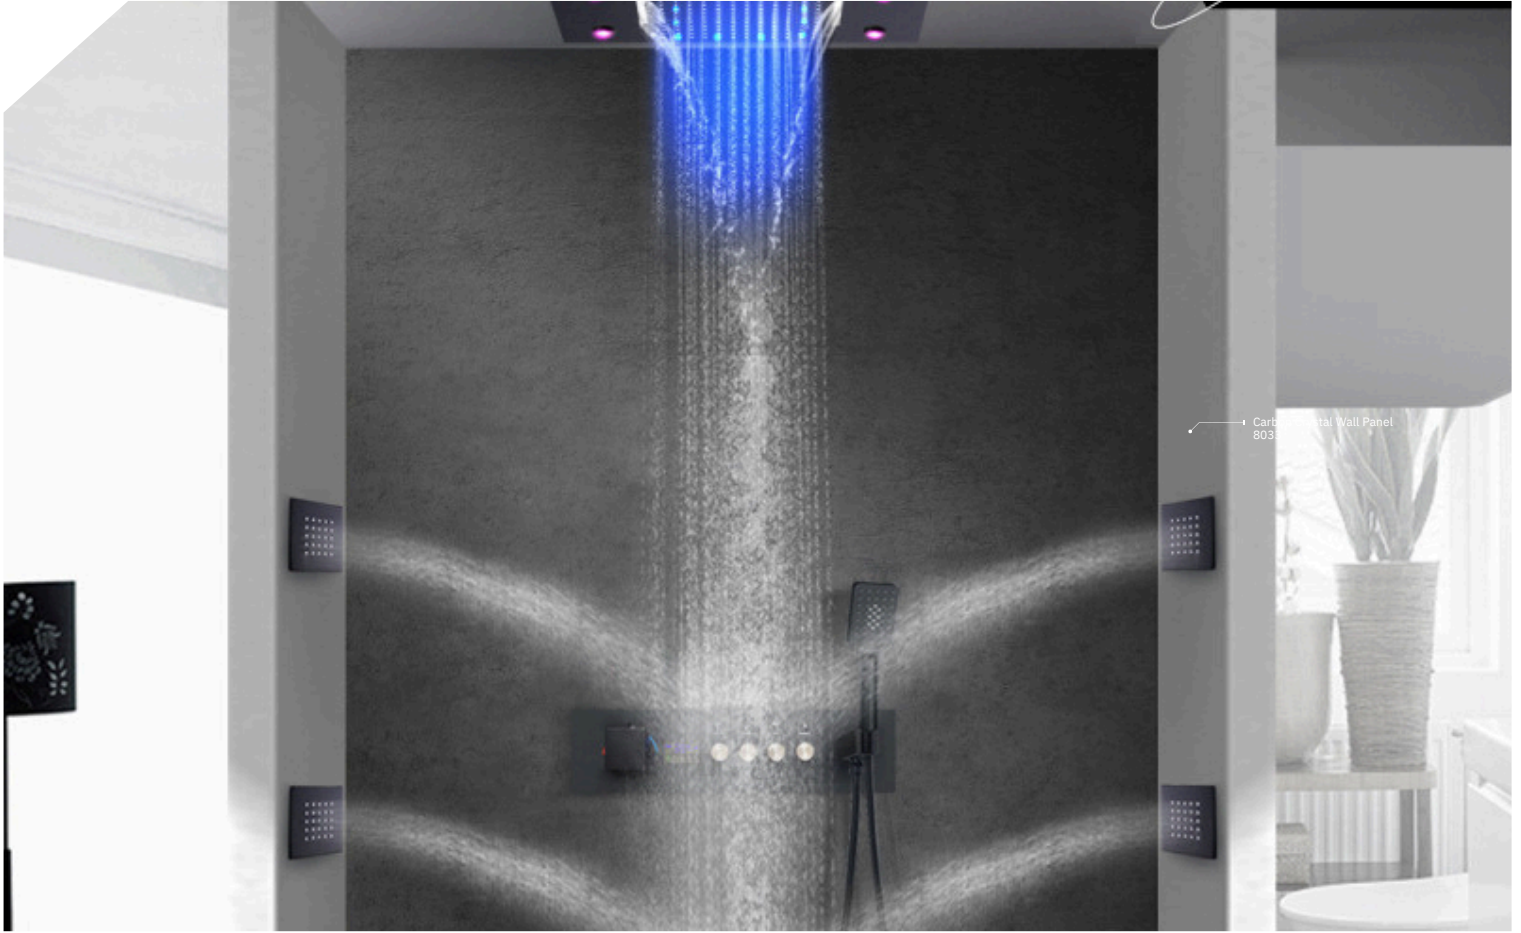

DREAM IT WE BUILD IT

WALL-MOUNTED WC

A sleek, space-saving wall-mounted WC offering easy cleaning, modern style, and efficient performance

ELEGANT VANITY COMBO

A modern, elegant vanity combo with sleek storage, a premium basin, and a clean minimalist finish

LUXURY SHOWER SET

Experience ultimate elegance with this premium shower set—where luxury meets flawless design

Multi-Directional Body Jets

Ceiling rainfall shower head with LED

OPTIONAL COLOR

CASE APPRECIATION

WALL MOUNTED WC

Modern rimless wall-hung toilet with concealed cistern system. Easy-clean design, soft-close seat, water-saving dual flush. Available in various shapes, sizes and flushing systems. (We supply all types of wall-mounted and floor-standing WCs.)