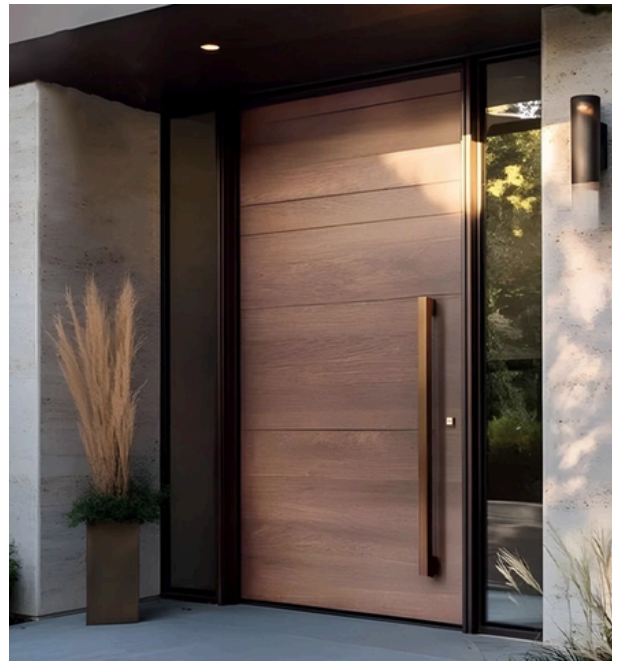

DOORS

Turkish premium cast aluminum doors, wooden doors, steel doors. High security, modern esthetic appeal

BEST SELLER
Luxury look.
Premium build.
Budget-friendly price