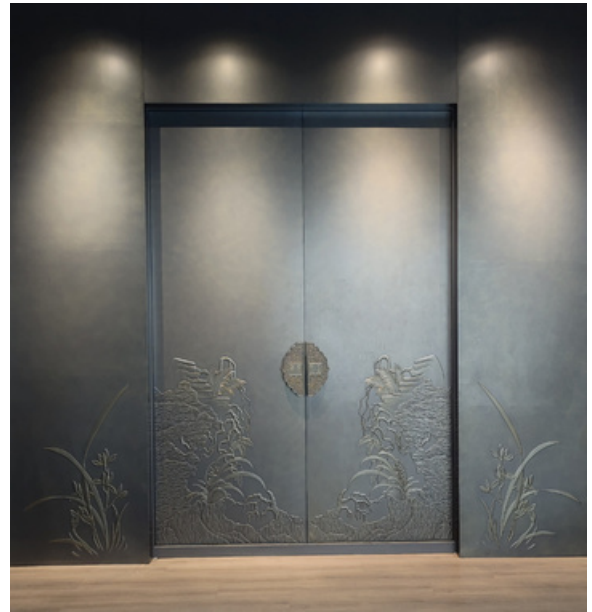

Custom Design