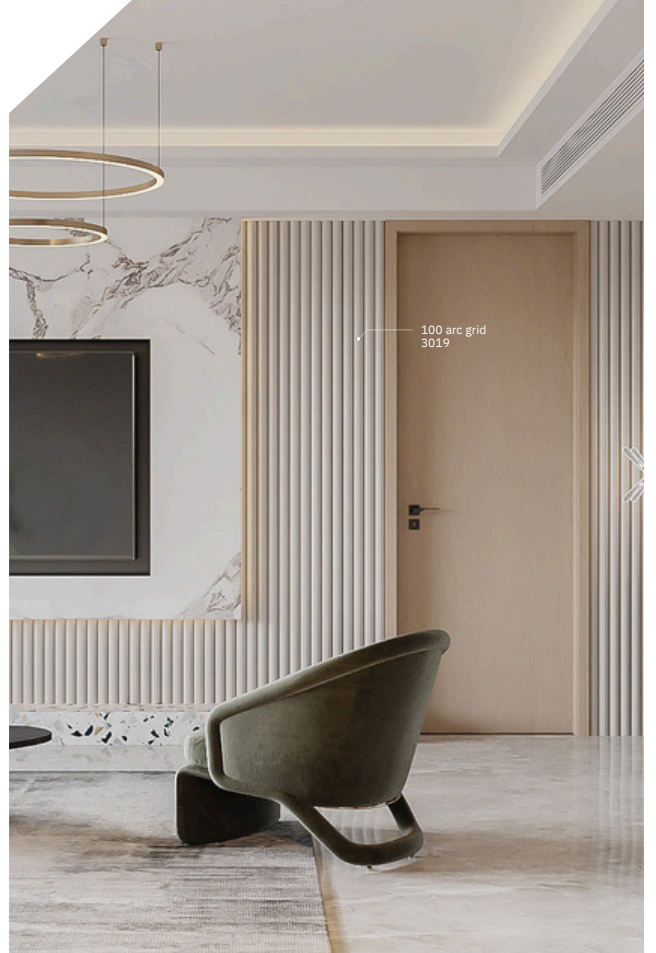

NP 24023

NP 24030

NP 24038

NP 24039

NP 24903

CASE APPRECIATION

PRODUCT REAL SHOT