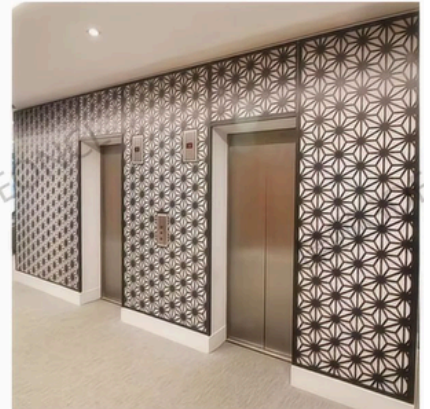

Custom Design

CASE APPRECIATION

Alluminum Curtain Wall