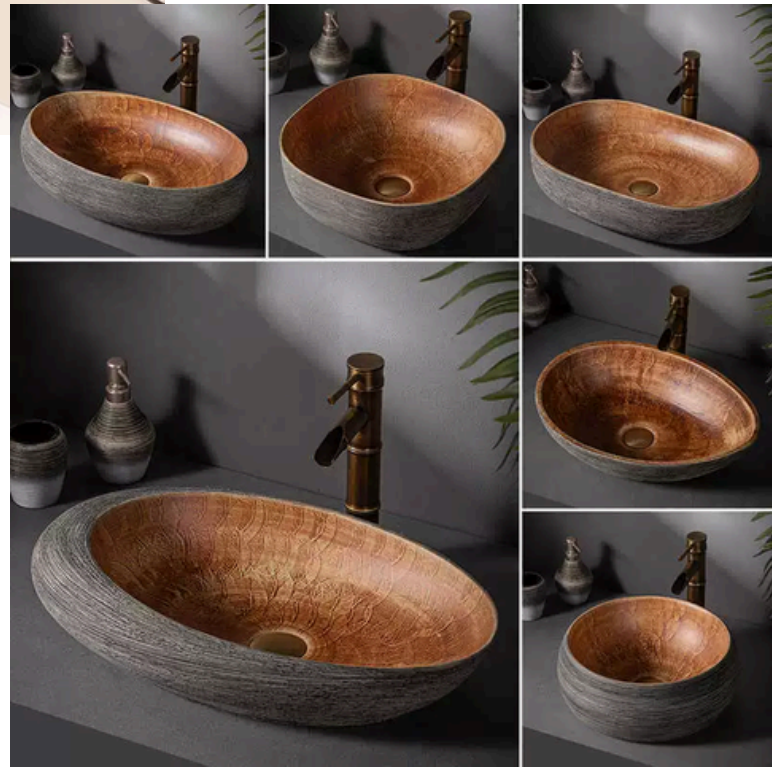

RAINFALL SHOWER SET

Luxury LED rain shower with waterfall, body jets, thermostatic control and hand shower. Available in multiple sizes and finishes. (We supply all shower systems and panels.)