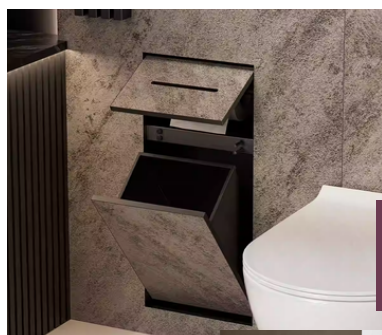

INFINITE CHOICES.

CUSTOM DESIGN
KITCHEN