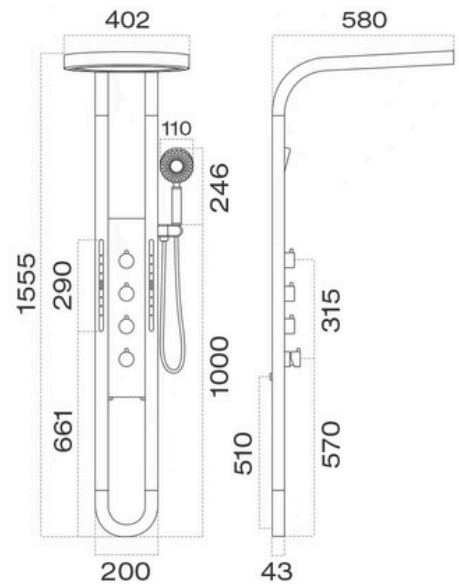

RAMMED EARTH BOARD >

Size(mm)	Thickness
Width: 600mm Length: 1200mm	4-6mm
Colour	Advantage
Cement Gray / Southern Red / Xituo / Northern Brown / Plateau Yellow / Oriental coffee / Snowflake White / Han White/ Black 	Pliable / Waterproof / Lightweight inorganic

DOLOMITE >

Size(mm)	Thickness
Width: 600mm Length: 1200mm	3.5mm
Colour	Advantage
Cement Gray / Southern Red / Xituo / Northern Brown / Plateau Yellow / Oriental coffee / Snowflake White / Han White/ Black 	Pliable / Waterproof / Lightweight inorganic

PRODUCT REAL SHOT

copper Engine

Shower real shot

Features

Dimintions

Details

CASE APPRECIATION

CCTV Concealed shower