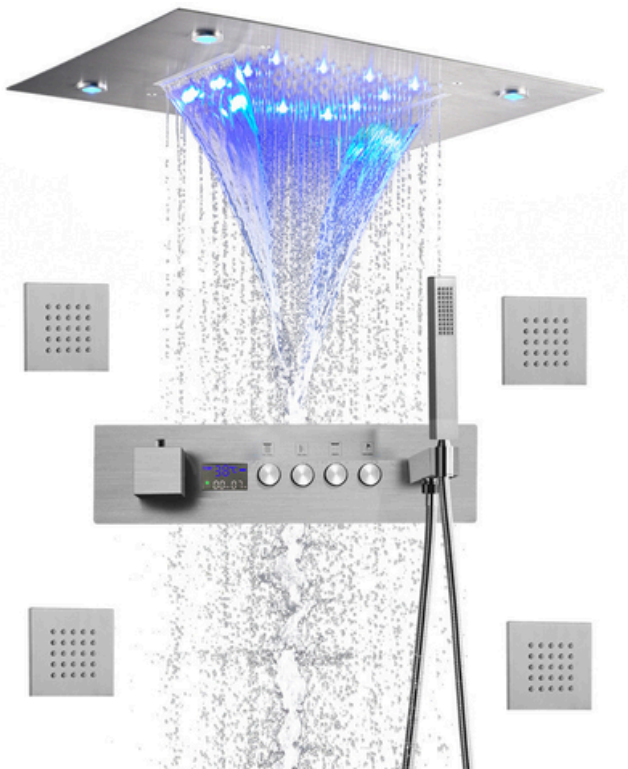

RAINFALL SHOWER SET

Luxury LED rain shower with waterfall, body jets, thermostatic control and hand shower. Available in multiple sizes and finishes. (We supply all shower systems and panels.)